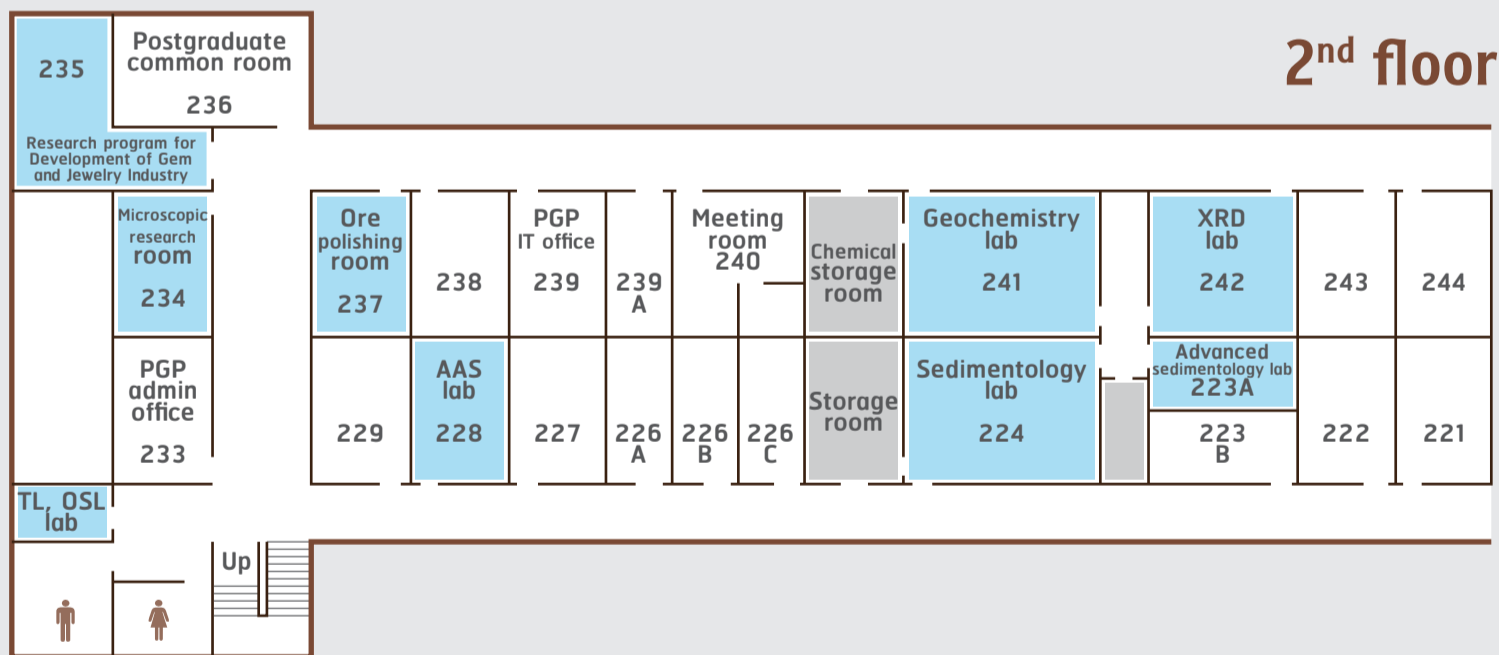

1. Office no.
   221 Dr. Thanop Thitimakorn
   222 Dr. Srilert Chotpantararat
   226A Dr. Kantapon Suraprasit
   226B Dr. Pongthep Thongsang
   227 Dr. Sakonvan Chawchai
   229 Dr. Montri Choowong
   238 Dr. Abhisit Salam
   239A Dr. Sukonmeth Jitmahantakul
   243 Dr. Chakkaphan Sutthirat
   244 Dr. Vichai Chutakositkanon