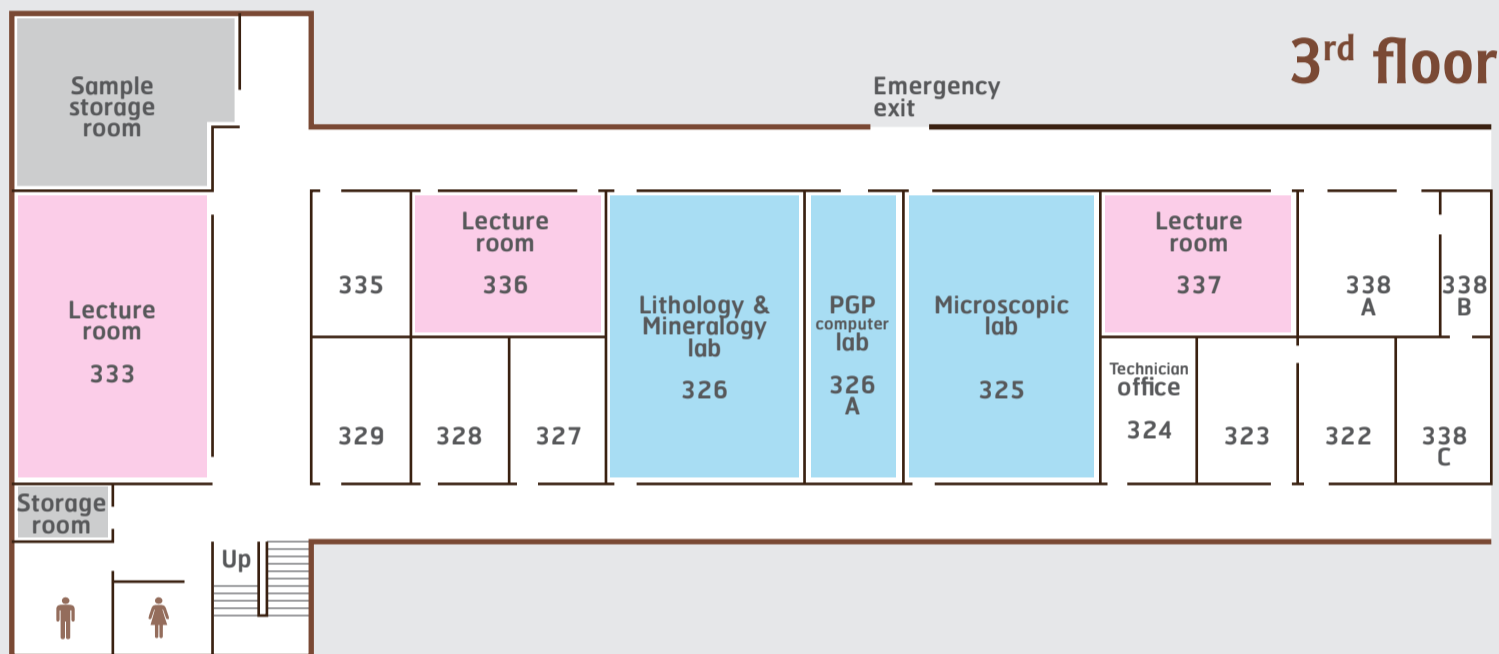

1. Office no.
   322 Dr. Thitiphan Assawincharoenkij
   323 Dr. Sumet Phantuwongraj
   327 Dr. Thasinee Charoentirat
   328 Dr. Santi Pailoplee
   329 Dr. Akkaneeut Chabangborn
   335 Dr. Piyaphong Chenrai
   338A Dr. Thanawat Jarupongsakul
   338B The office of Phimai observatory for atmospheric research
   338C Water Resilient City Research Unit