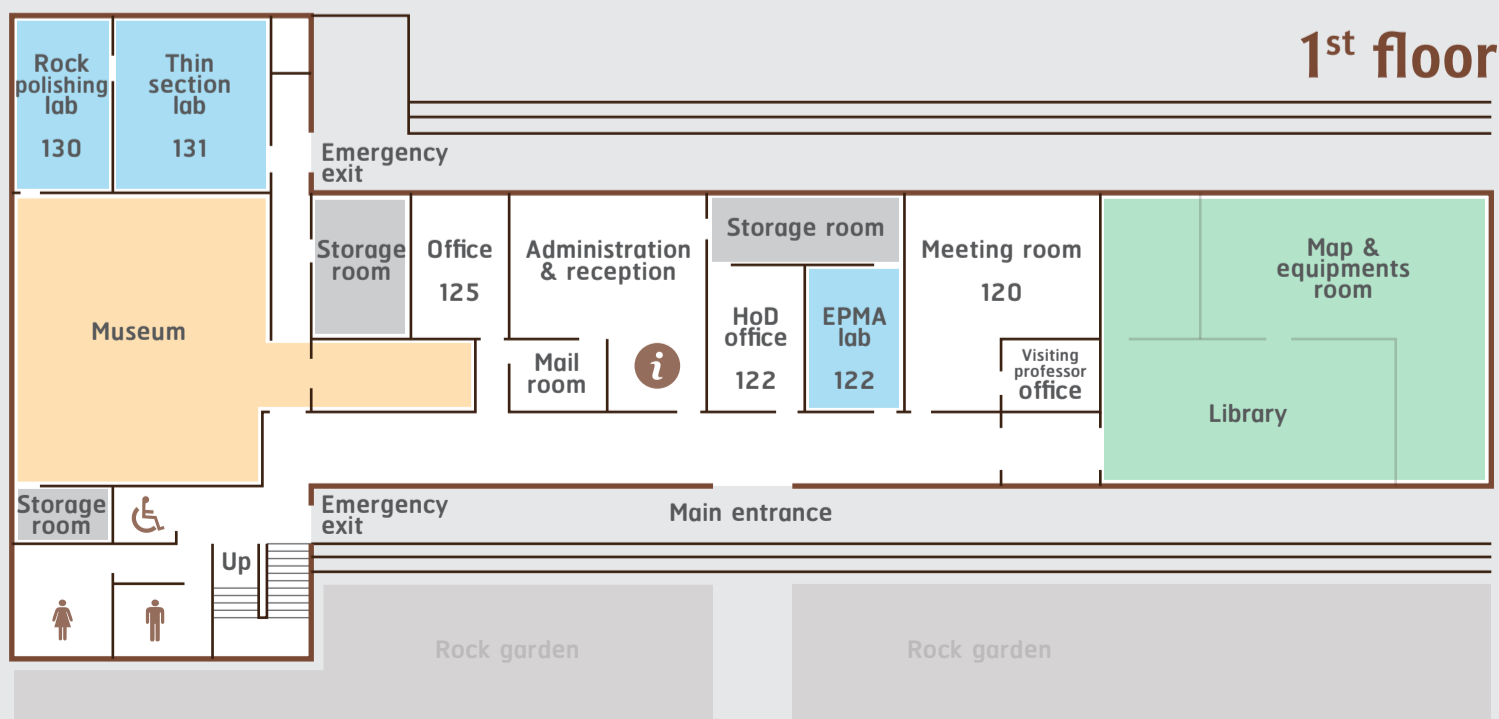

- Legend
- Geological museum
Open Mon-Fri 1pm-4pm
 - Library / Map & equipments room
Open Mon-Fri 8am-4pm
 - Office & meeting room
 - Laboratory / Smart classroom
 - Lecture room
 - Storage room
 - i Information desk
 - ♿ Toilets